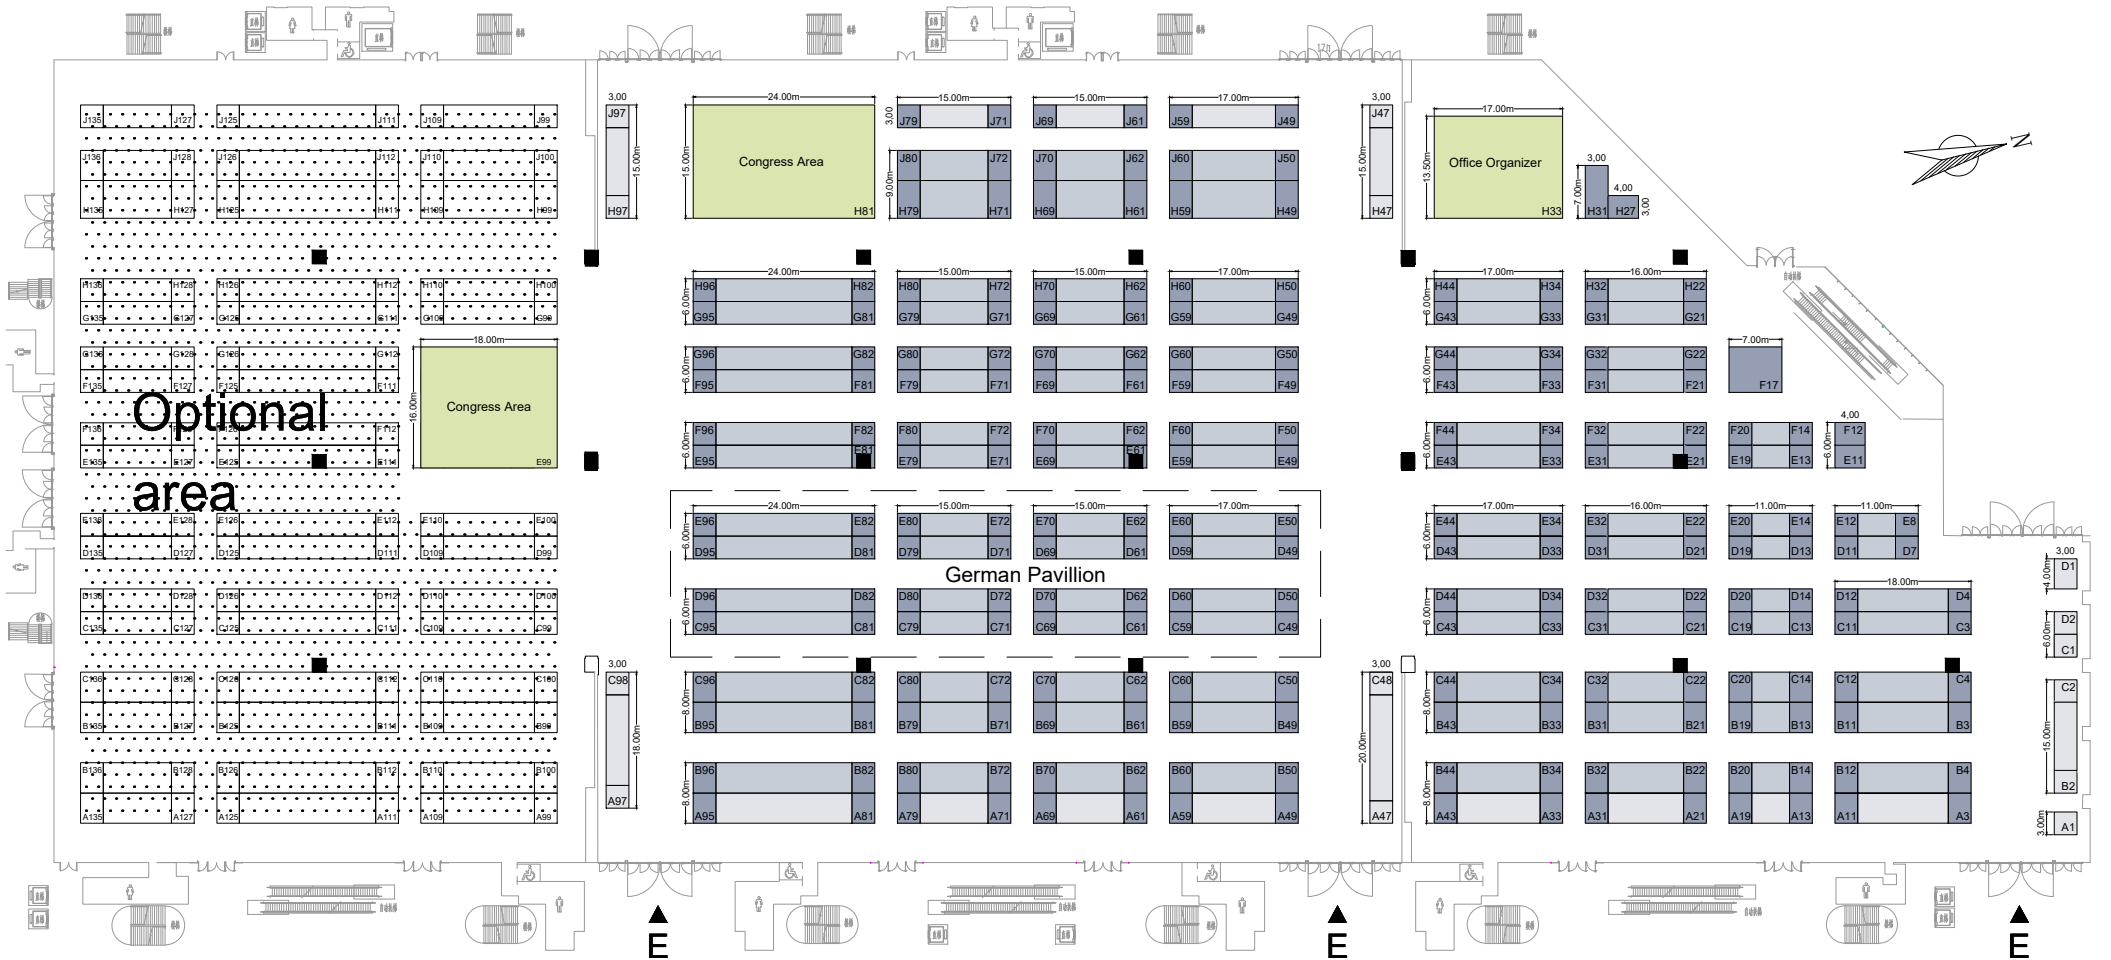

# NECC - National Exhibition and Convention Center (Shanghai) Hall 5.1

# ACHEMASIA 2025

Exemplary Demonstration of the Price Groups

Package aisle stands at outer gangways or stands along hall walls (min. 9 m<sup>2</sup>) EUR 399.00

Package aisle stands at inner gangways (only 1 side open, min. 9 m<sup>2</sup>) + 10% surcharge

Package stands with at least 2 sides open, not located along hall walls (min. 18 m<sup>2</sup>) + 20% surcharge